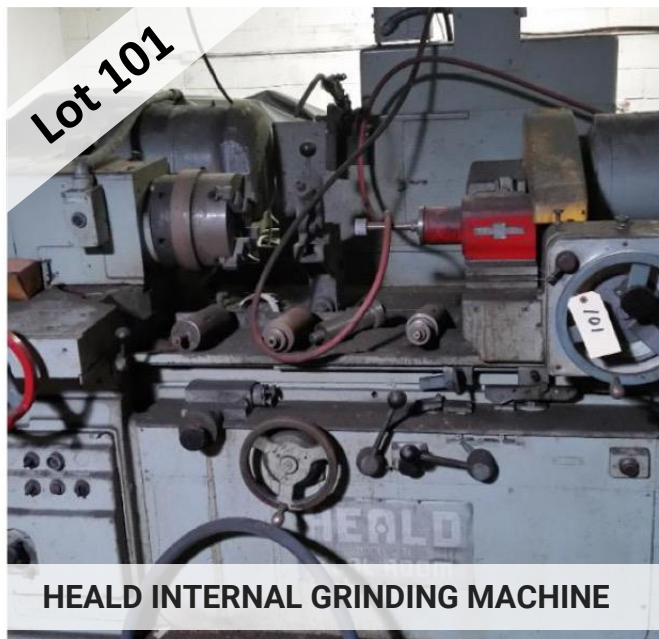

Online Auction

Levy Recovery Group
Machine Consignment Auction

Thursday, February 2nd, 11AM EST

Machine Tools, Shop Supplies, Hand Tools, Drill Press, EDM Machine, Jig Borers, Grinding Machines, Racking, Large Magnets, Radial Drill Presses, Injection Molding Machines and Much More!

MOORE TOOLS #2 JIG GRINDER

HEALD INTERNAL GRINDING MACHINE

SUNNEN PRECISION HONING MACHINE

12" DIAMETER MAGNET

IKEDA RMA-1750 RADIAL DRILL PRESS

CSEPEL RFH100/4000 RADIAL DRILL

ARBURG INJECTION MOLDING MACHINE

HPM INJECTION MOLDING MACHINE

WECHSLER EDM HOLE DRILLING MACHINE

FIREFLY ESV ELECTRIC SERVICE VEHICLE

FIREFLY ESV ELECTRIC SERVICE VEHICLE

FIREFLY ESV ELECTRIC SERVICE VEHICLE

DOOSAN V420 CNC VERTICAL LATHE

LEBLOND MAKINO MODEL 55A CNC VMC

HYSTER S40XL FORKLIFT

Preview by appointment only, contact Jamie at (248)602-1980 to schedule.
Auction located in multiple cities throughout Michigan.