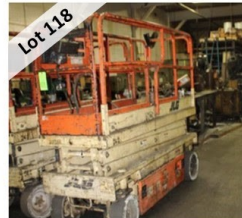

## Thursday, April 27<sup>th</sup>, 11AM EST

Sale #2 of 2, Major Tier1 Automotive Complete Plant Closure. Pallet Racking, Bridge and Jib Cranes, Air Compressor, Deburring and Finishing Machines, Presses, Un-Coilers and Much More!

HURRICANE BLOW OFF STAGE DRYER

MINSTER E2-300-54-36 STAMPING PRESS

DATEC DOUBLE END UNCOILER

COSTA LEVIGATRICI WET SANDER

2006 TRUMPF GANTRY TYPE LASER

SCHULER FEINTOOL 800-TON PRESS

750 LB. JLG MANLIFT

2 SKIDS OF ASSORTED PARTS