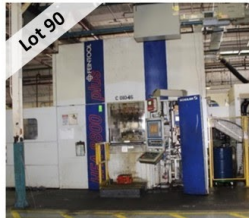

HURRICANE BLOW OFF STAGE DRYER

MINSTER E2-300-54-36 STAMPING PRESS

DATEC DOUBLE END UNCOILER

COSTA LEVIGATRICI WET SANDER

2006 TRUMPF GANTRY TYPE LASER

SCHULER FEINTOOL 800-TON PRESS

750 LB. JLG MANLIFT

2 SKIDS OF ASSORTED PARTS