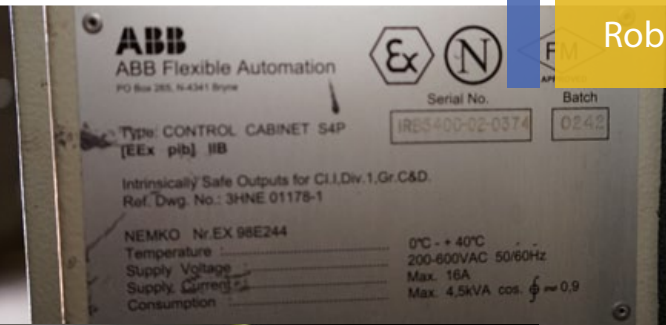

ABB Robots & Controls

Robots, Controllers, Teach Pendant and Miscellaneous Parts

LOT SALE: ABB Robot Lot Sale, IRB 6600 & IRB5400
CONTACT: Jason Levy (248) 914-4226
WEB ADDRESS: www.levyrecovery.com

Machinery & Robot Sales, Appraisal Services & Auctions
248-914-4226 | P.O. Box 7694 Bloomfield Hills, Mi 48302